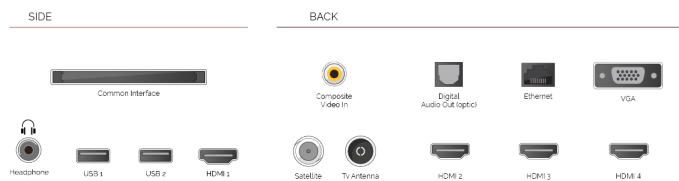

CONNECTIONS

SIZE

DISPLAY

Screen Size (inch / cm)	43" / 108cm
Panel Type	DLED
Resolution	Ultra HD (3840 x 2160)
Brightness	350

SOUND

Dolby Audio™	Yes
Audio Output Power (RMS)	2x10W
Speaker Type	Down Firing
Internal Subwoofer	No
Sound Modes	Music, Movie, Speech, Classic, Flat, User
DTS	Yes
Equalizer	5 band
Onkyo	No