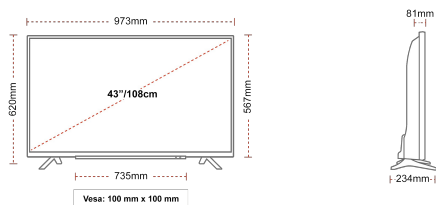

CONNECTIONS

SIZE

DISPLAY

Screen Size (inch / cm)	43" / 108cm
Panel Type	DLED
Resolution	Ultra HD (3840 x 2160)
Brightness	350

SOUND

Dolby Audio™	Yes
Audio Output Power (RMS)	2x10W
Speaker Type	Down Firing
Internal Subwoofer	No
Sound Modes	Music, Movie, Speech, Classic, Flat, User
DTS	Yes
Equalizer	5 band
Onkyo	No

MECHANICAL

Boxed dimensions (mm)	1085 x 154 x 710
Dimensions with stand (mm)	973 x 234 x 620
Dimensions without Stand (mm)	973 x 81 x 567
Gross Weight (kg)	11
Net Weight (kg)	8
VESA (Wall mount) WxH	100mm x 100mm
Screw Size	M4