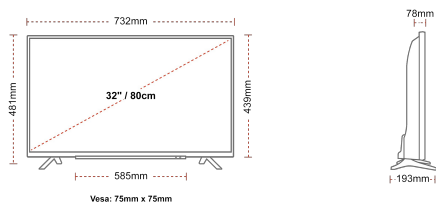

**DISPLAY**

Screen Size (inch / cm)	32" / 80cm
Panel Type	Direct Back Light (DLED)
Resolution	HD Ready (1366 x 768)
Brightness	250

**SOUND**

Dolby Audio™	Yes
Audio Output Power (RMS)	2x6W
Speaker Type	Down Firing
Internal Subwoofer	No
Sound Modes	Music, Movie, Speech, Classic, Flat, User
DTS	No
Equalizer	5 band
Onkyo	No

**MECHANICAL**

Boxed dimensions (mm)	795 x 128 x 530
Dimensions with stand (mm)	732 x 193 x 481
Dimensions without Stand (mm)	732 x 78 x 439
Gross Weight (kg)	7
Net Weight (kg)	4,7
VESA (Wall mount) WxH	75mm x 75mm
Screw Size	M4