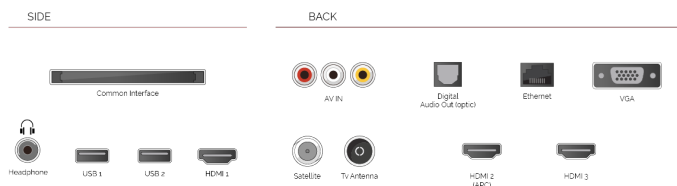

F

**F**

32kWh/1000

32kWh/1000

**HIGHLIGHTS**

- ⊞ Android TV
- ⊞ Google Assistant
- ⊞ Chromecast Built in
- ⊞ Google Play Store
- ⊞ 3x HDMI, 2x USB
- ⊞ Internal WLAN & Bluetooth

**CONNECTIONS**

**SIZE**

**DISPLAY**

Screen Size (inch / cm)	32" / 80cm
Panel Type	Direct Back Light (DLED)
Resolution	HD Ready (1366 x 768)
Brightness	250

**SOUND**

Dolby Audio™	Yes
Audio Output Power (RMS)	2x6W
Speaker Type	Down Firing
Internal Subwoofer	No
Sound Modes	Music, Movie, Speech, Classic, Flat, User
DTS	No
Equalizer	5 band
Onkyo	No